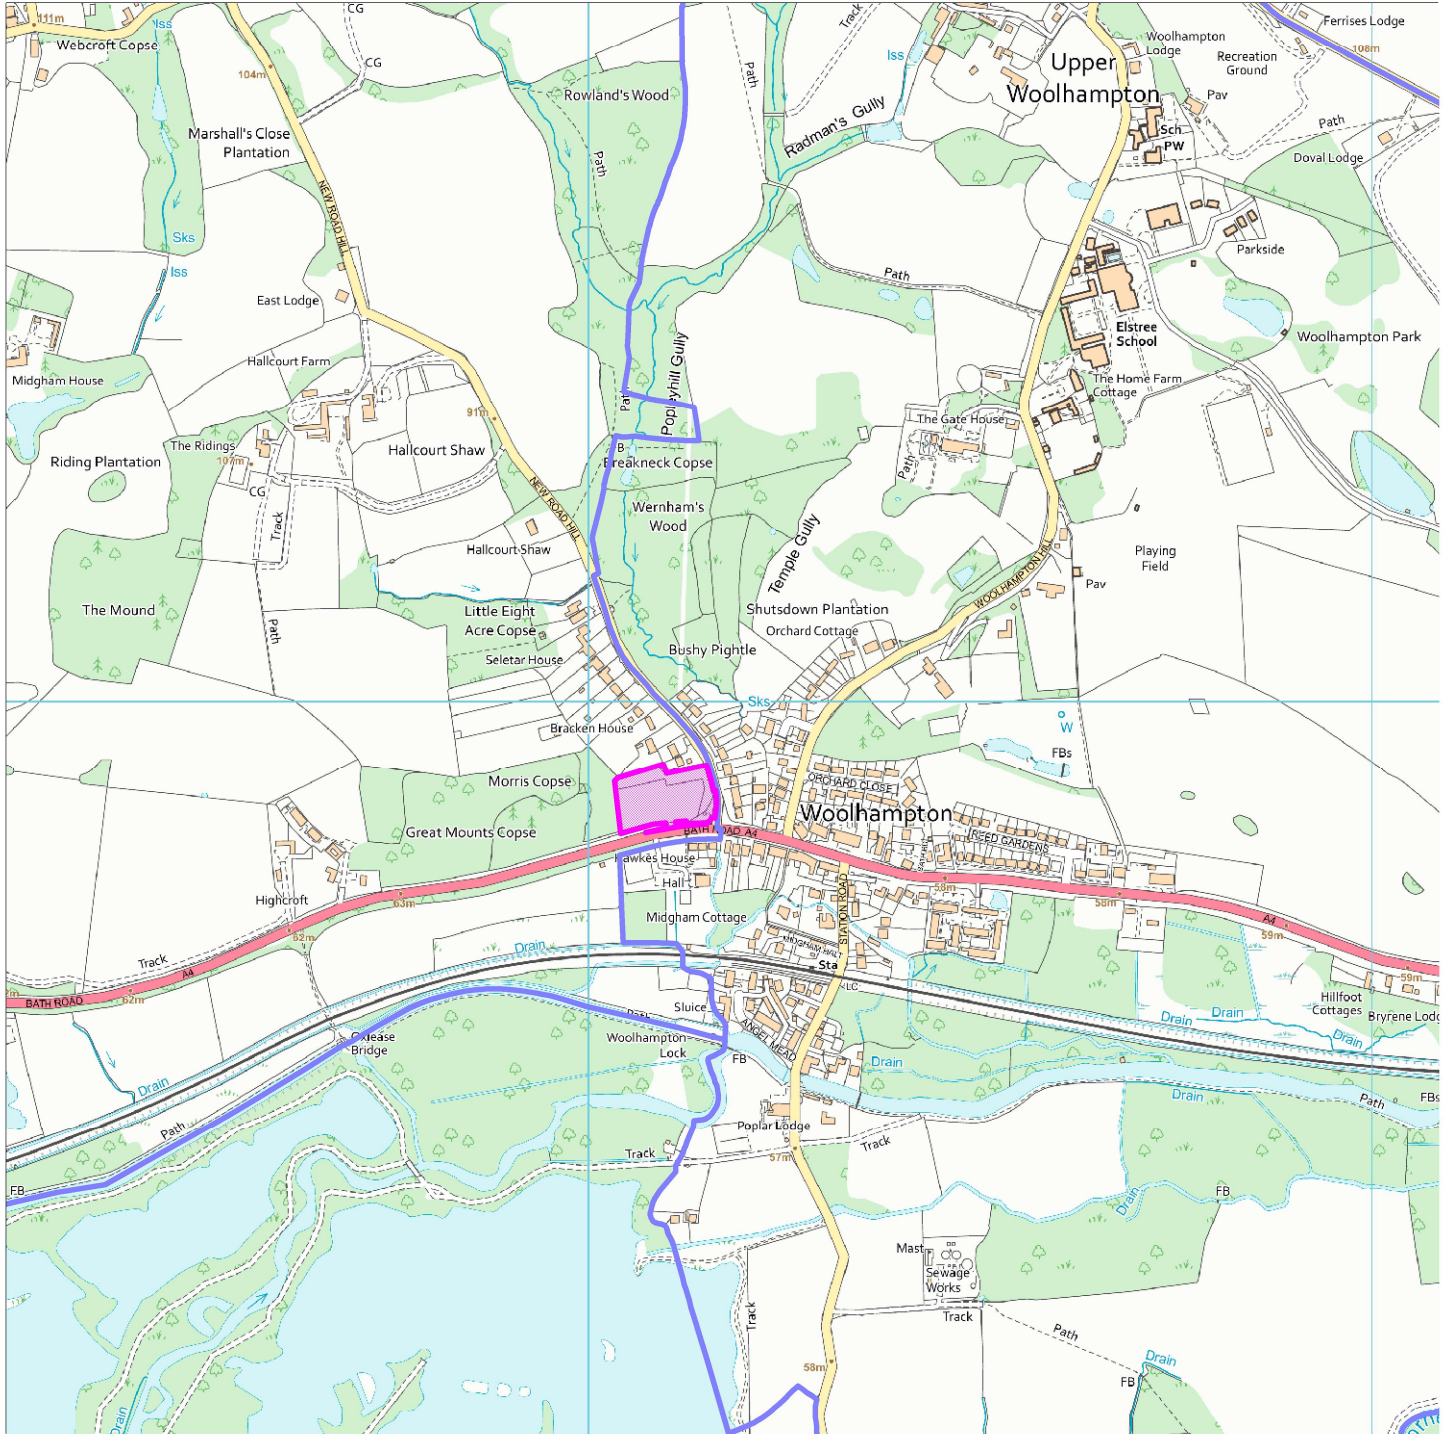

Land at Junction With Bath Road, New Road Hill, Midgham

Map Centre Coordinates :

Scale : 1:9649

Reproduced from the Ordnance Survey map with the permission of the Controller of Her Majesty's Stationery Office © Crown Copyright 2003.

Unauthorised reproduction infringes Crown Copyright and may lead to prosecution or civil proceedings .

<b>Organisation</b>	West Berkshire Council
<b>Department</b>	
<b>Comments</b>	Not Set
<b>Date</b>	28 April 2022
<b>SLA Number</b>	0100024151